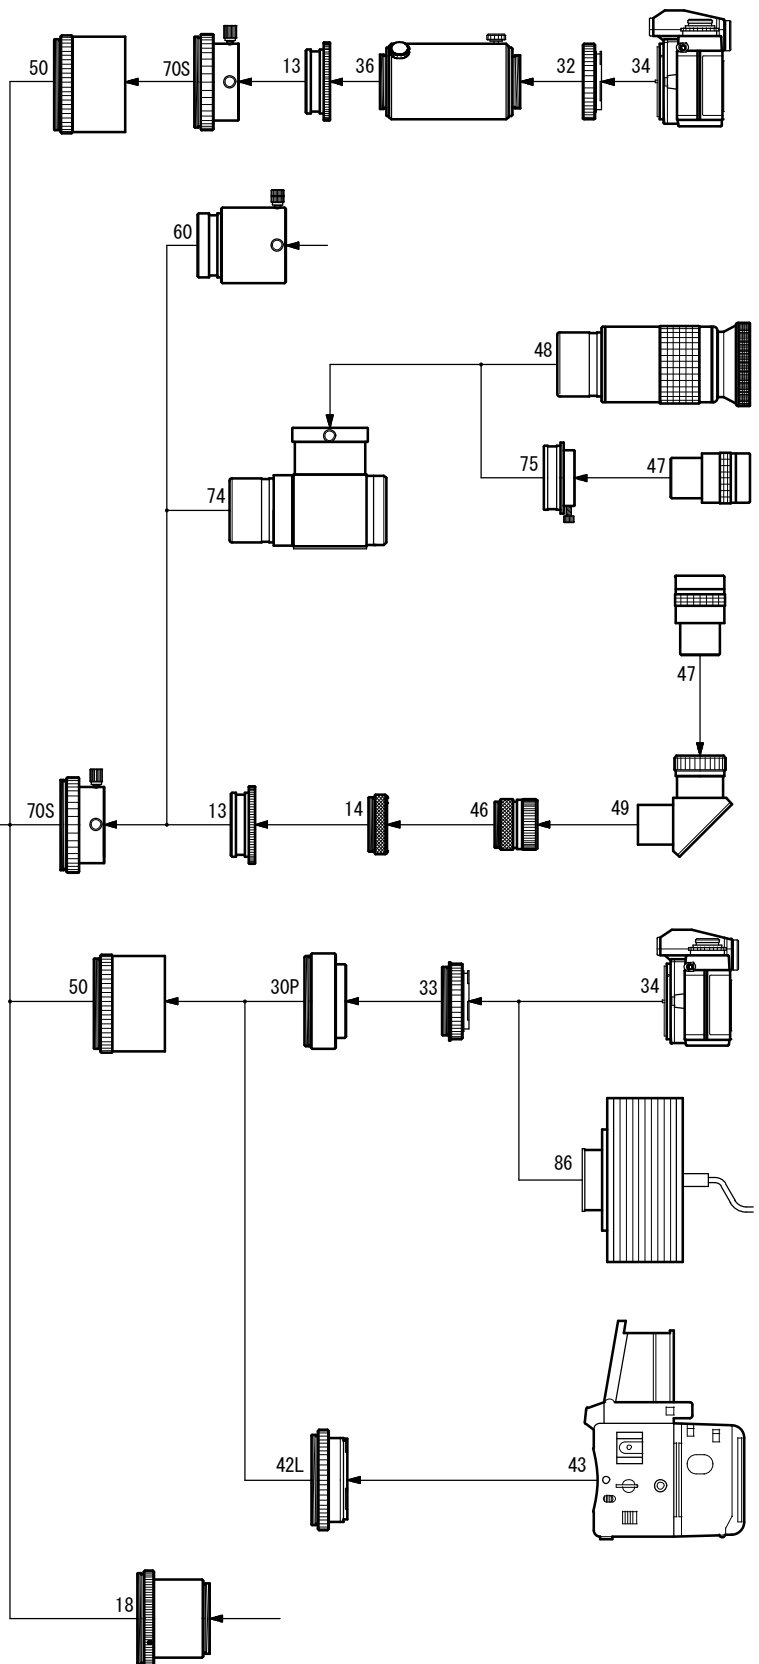

FSQ-85EDX

Photo/Visual System Chart

- 6. CAA [TKA23200]
- 10. Coupling (DT)[TKP37001]
- 13. 50.8 sleeve [TKP00113]
- 14. Coupling (S)[TKP00103]
- 18. Reducer-QE 0.73x[TKA36580]
- 30P. CA35 [TKA23201]
- 32. T-mount
- 33. Wide T-mount
- 34. 35mm SLR/DSLR
- 36. TCA-4 (31.7) [TKA00210]

- 42L. Adapter (M645 camera)
- 43. Mamiya 645 camera
- 46. Ocular adapter (31.7) [TKP00101]
- 47. Ocular (31.7)
- 48. Ocular (50.8)
- 49. Diagonal prism [TKA00541]
- 50. Aux. ring (FB) [TKA23250]
- 60. Extender ED 1.5X [TKA37595]
- 70S. Ocular adapter (50.8) [TKT37110]
- 74. Diagonal mirror [TKA00543]
- 75. Adapter (DM) [TKA00111]
- 86. CCD camera

Note: Some SLR/DSLR cameras cannot be attached

Standard Accessories: No.10, 6, 70S, 13, 14 & 46

F S Q — 8 5 E D X

Reducer QE 0.73x System Chart

F S Q – 8 5 E D X

Extender ED 1.5x System Chart