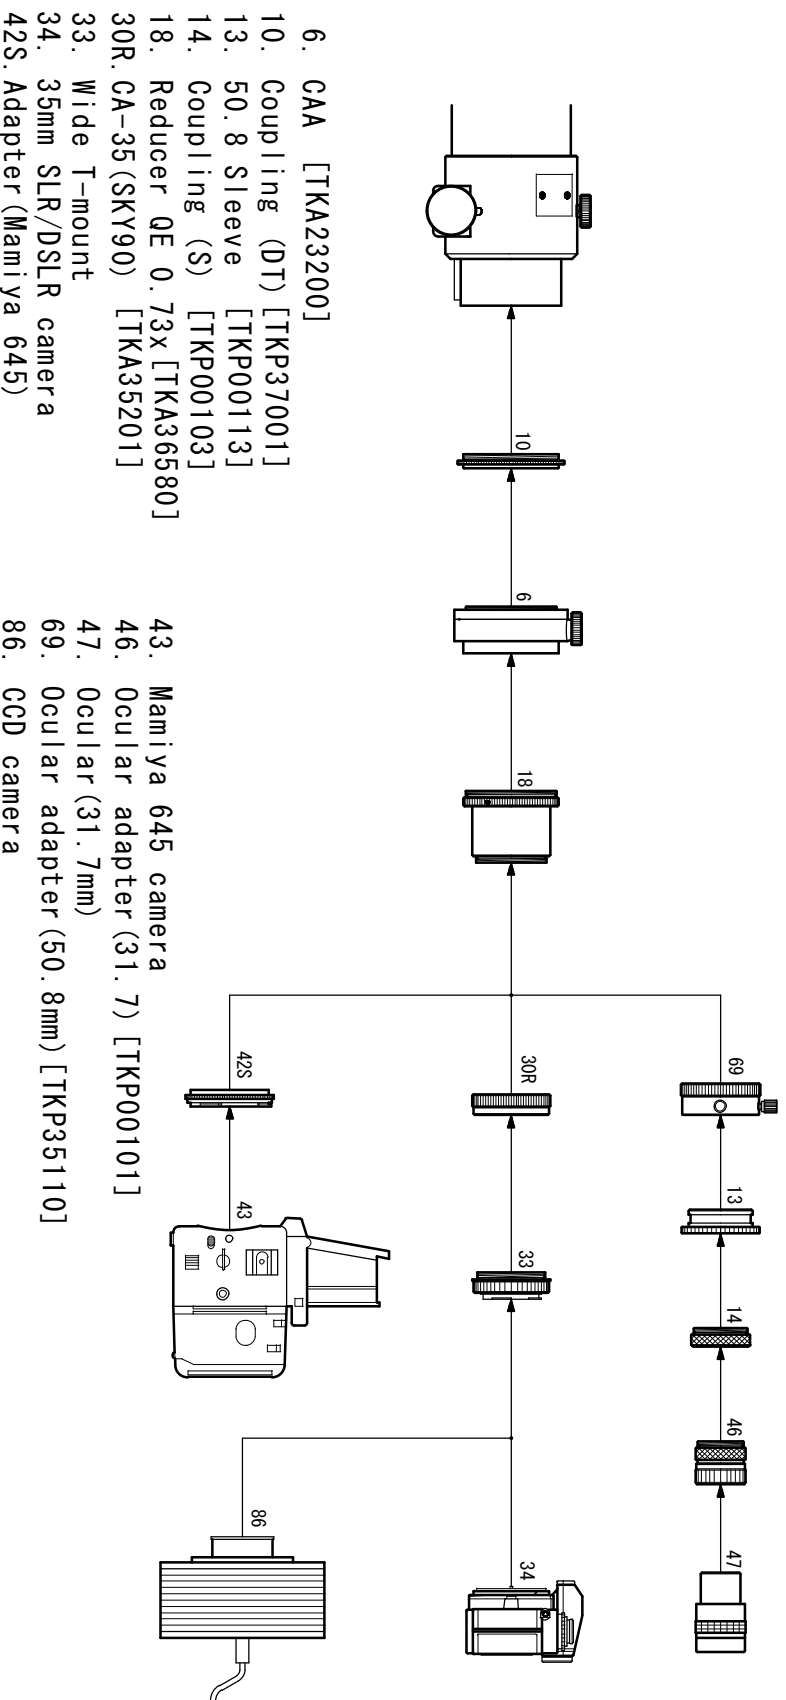

FSQ-85EDX

Photo/Visual System Chart

- 6. CAA [TKA23200]
- 10. Coupling (DT)[TKP37001]
- 13. 50.8 sleeve [TKP00113]
- 14. Coupling (S)[TKP00103]
- 18. Reducer-QE 0.73x[TKA36580]
- 30P. CA35 [TKA23201]
- 32. T-mount
- 33. Wide T-mount
- 34. 35mm SLR/DSLR
- 36. TCA-4 (31.7) [TKA00210]

- 42L. Adapter (M645 camera)
- 43. Mamiya 645 camera
- 46. Ocular adapter (31.7) [TKP00101]
- 47. Ocular (31.7)
- 48. Ocular (50.8)
- 49. Diagonal prism [TKA00541]
- 50. Aux. ring (FB) [TKA23250]
- 60. Extender ED 1.5X [TKA37595]
- 70S. Ocular adapter (50.8) [TKT37110]
- 74. Diagonal mirror [TKA00543]
- 75. Adapter (DM) [TKA00111]
- 86. CCD camera

Note: Some SLR/DSLR cameras cannot be attached

Standard Accessories: No.10, 6, 70S, 13, 14 & 46

F S Q — 8 5 E D X

Reducer QE 0.73x System Chart

F S Q – 8 5 E D X

Extender ED 1.5x System Chart